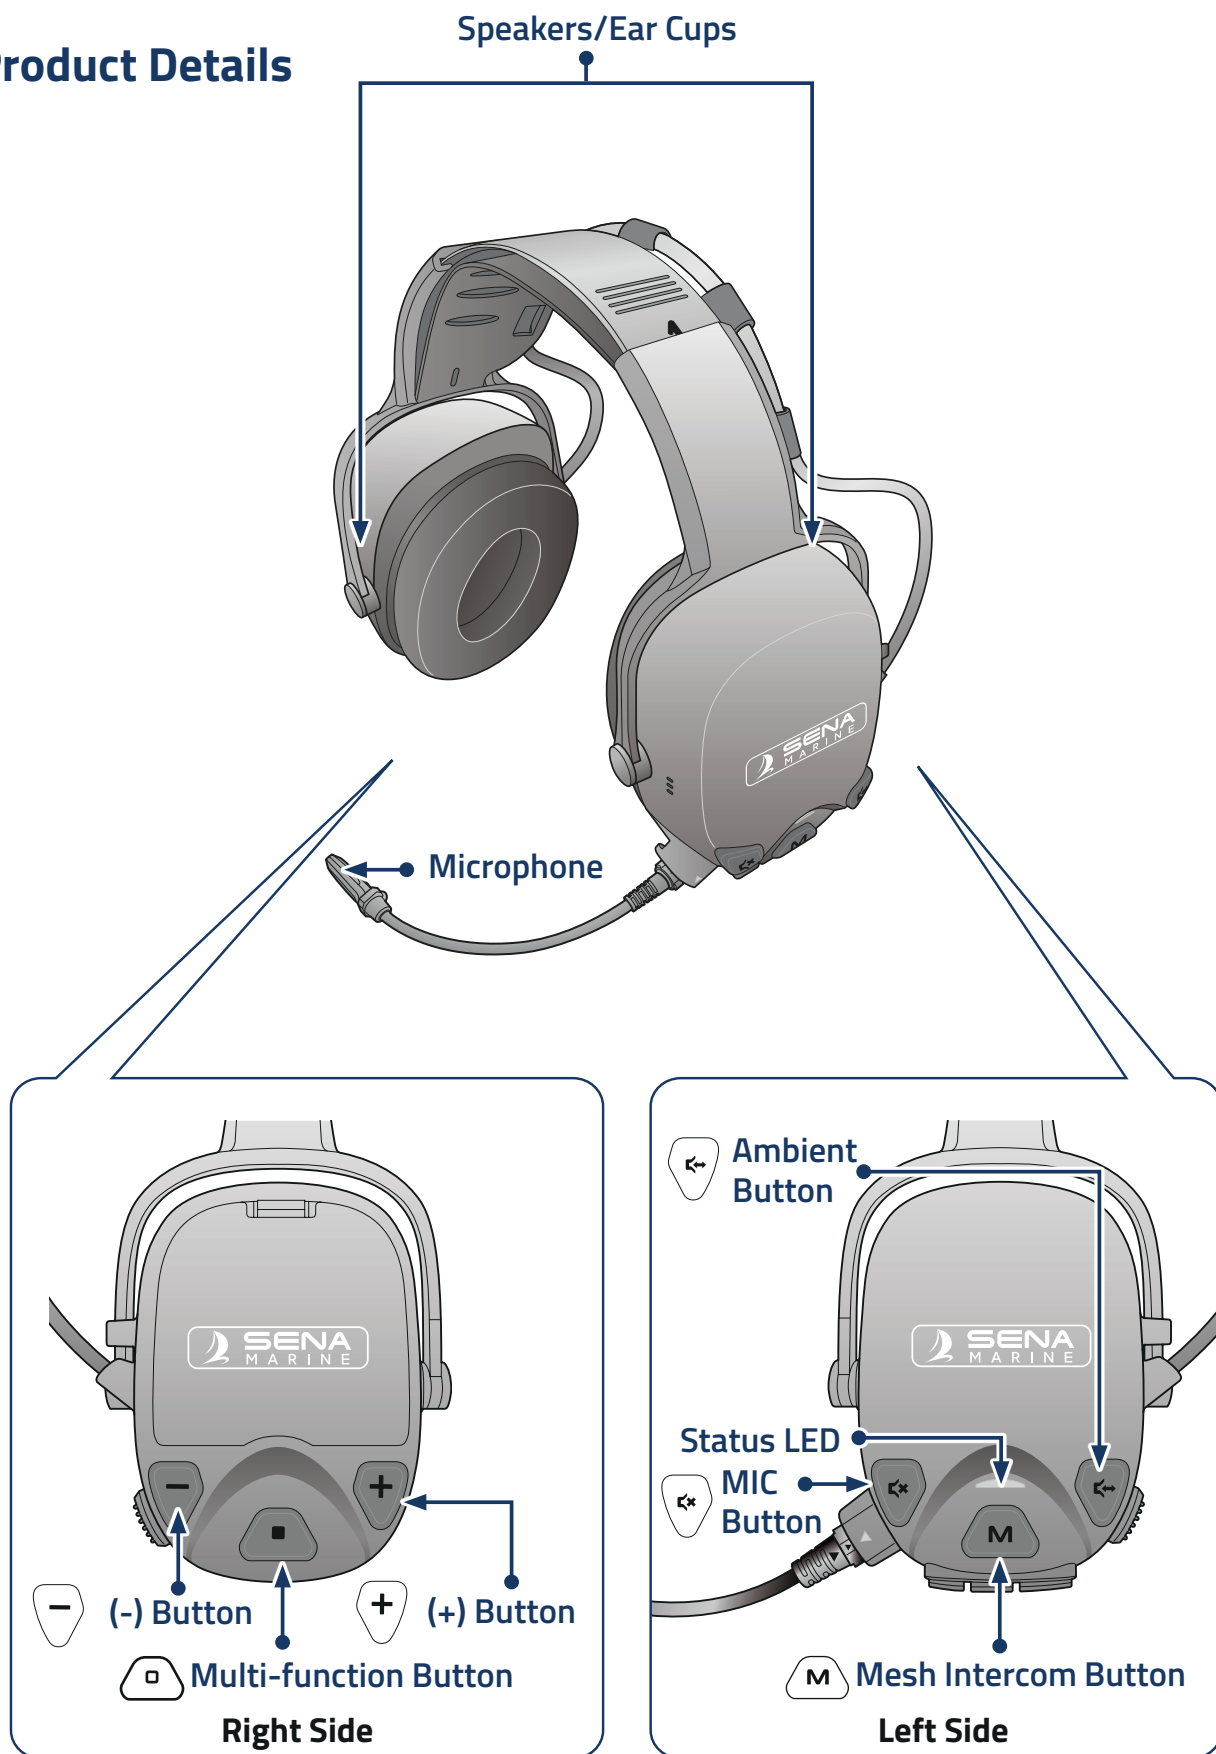

Product Details